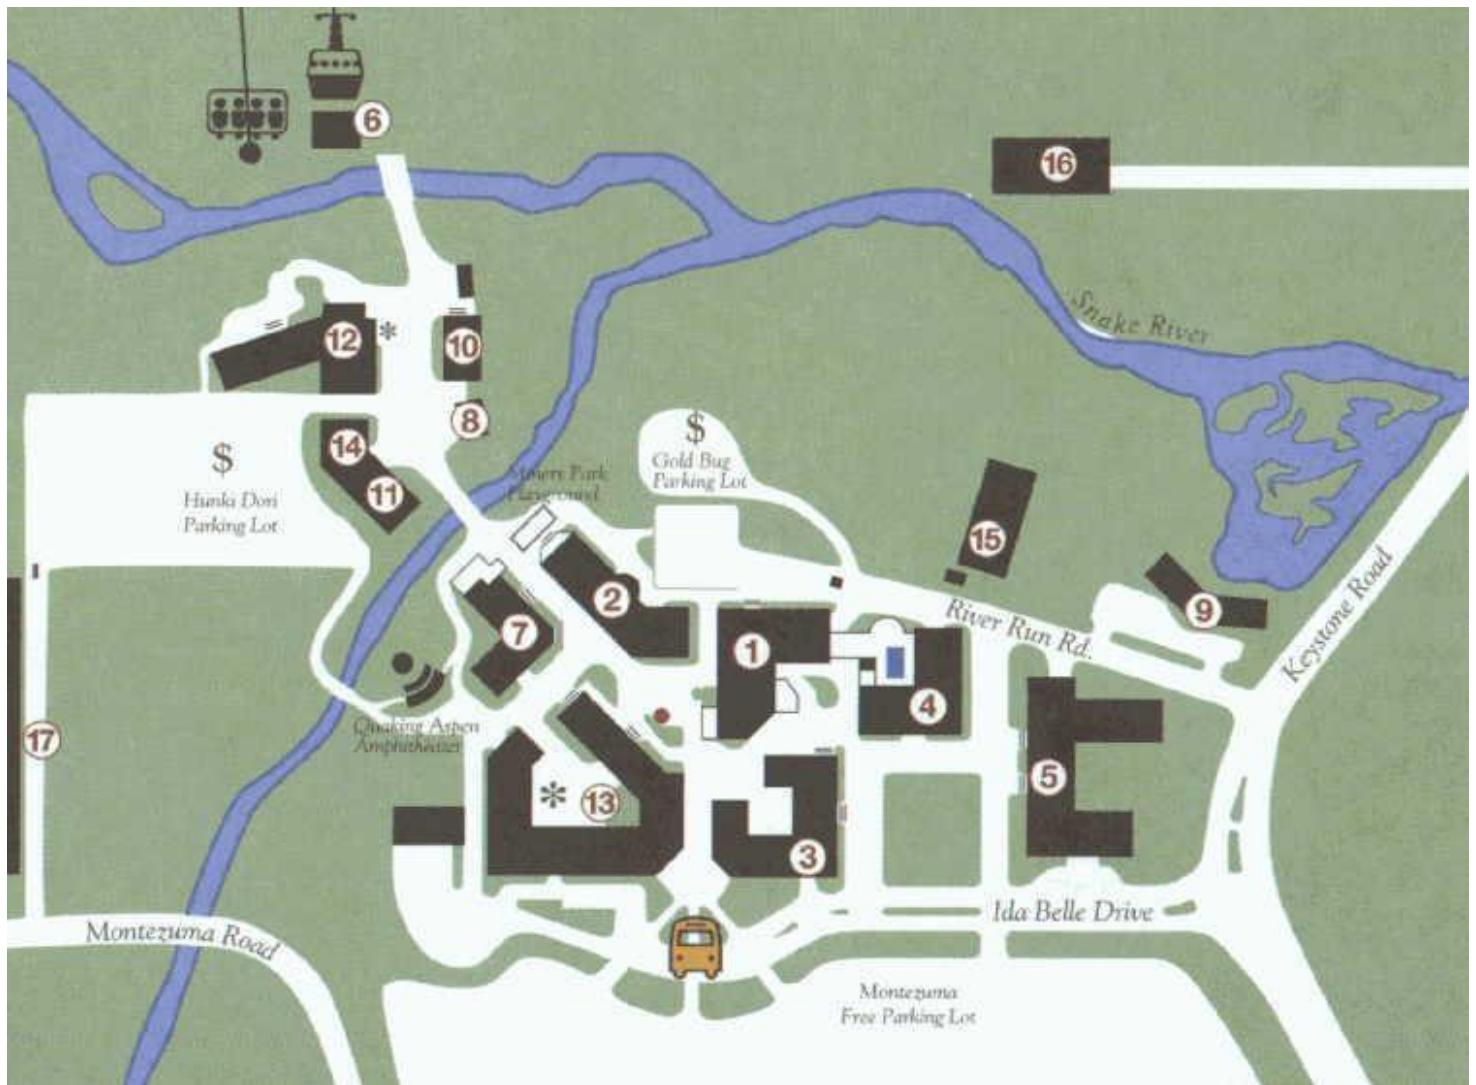

1. Arapahoe Lodge

Wolf Rock Restaurant & Brewery
Keystone Guest Services/Check-In
Polar Revolution
Twisted Pine

2. Black Bear Lodge

Amazonias
Calories
Inxpot
Keystone Sports
Marmot
Sharpshooter Photography
Shirt Off My Back
The Sunglass Broker
SureFoot

3. Buffalo Lodge

Gondola Wine & Spirits
Gorsuch Ltd.
Mother Moose

4. Dakota Lodge

FirstBank/ATM
Guest Pool

5. Expedition Station

Alpenglow Stube
Der Fondue Chessel
La Bonte's Cabin
Summit House
Timber Ridge
Cafeteria

7. Jackpine Lodge

Kickapoo Tavern & restaurant
Alpine Bank/ATM
Brighton by the Silver Buckle
Christy Sports

8. Lift Tickets

9. River Bank Lodge

10. River Run Ski Rental

11. River Run Ski School

12. River Run

Lockers
River Run Cafe & Saloon

13. Silver Mill

Discovery Center
Keystone Neighborhood Company
Keystone Real Estate
Mary's Mountain Cookies
Paisano's / Luigi Pasta
Portiera Design Gallery
Rocky Mountain Chocolate Factory
9280' restaurant / bar
Timbuktu
Starbucks

14. Mountain Bike Headquarters

15. Mill Creek

Rec Sports

16. Timbers

17. Red Hawk